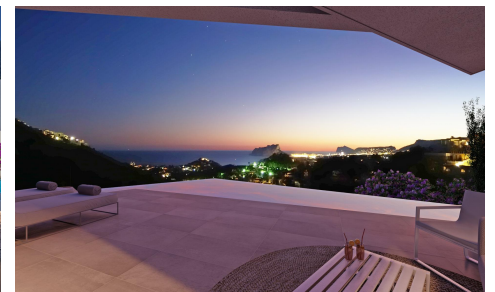

UP84300B

Villa in Benitachell

€815,000

3

3

226m²

270m²

Step into this extraordinary development of 16 custom-built villas, where all luxuries and refinements come together. Located in an idyllic setting in Benitachell, Alicante, with stunning sea views, this exclusive private development offers an oasis of elegance and modernity. With avant-garde design and spacious, light-filled areas, these dream homes promise a unique living experience. Each villa is meticulously crafted with your desires and needs in mind, ensuring a perfect blend of style and comfort. This new development features spacious villas of 290m², with 3 or 4 bedrooms, each with its own bathroom, a garage or double garage, and an additional storage room. Situated in a privileged location just...(Ask for More Details!)