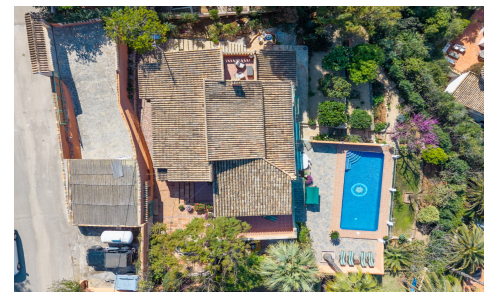

UP60636V

Villa in Javea

€1,265,000

3

3

310m²

1,067m²

Explore this exquisite Mediterranean villa, ideally situated in the highly sought-after Costa Nova Panorama area in Javea. Offering stunning 180-degree views of the Mediterranean Sea, Montgo mountain, and distant mountain ranges, this sophisticated home seamlessly blends classic Spanish charm with modern amenities. Spanning two levels, the villa boasts three spacious bedrooms, each with its own luxurious en-suite bathroom. Upon arrival, a covered carport provides convenient parking, leading directly into the property without any stairs. The entrance is framed by a beautifully landscaped garden bursting with vibrant colors, mature palm trees, and a variety of fruit trees. Inside, the upper level exudes elegance, showcasing traditional Spanish features such as...(Ask for