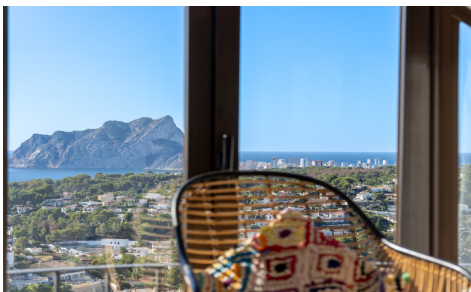

UP42480M

Villa in Benissa

€825,000

5

4

365m²

994m²

Perched in the hills of Benissa, this remarkable villa offers uninterrupted 180-degree views of the Mediterranean Sea and the iconic Calpe Ifach. Designed to maximize these stunning vistas, each of the three floors boasts sea views, ensuring you enjoy the beauty of the coastline from every level. Best of all, your views are protected, with no construction permitted in front of the property. As this is Benissa Coastal, this means you have the likes of Moraira and Calpe at just a very short drive away from the villa. The outdoor space is equally impressive. The pool area and terrace, completely renovated in the last six years, provide a perfect...(Ask for More Details!)